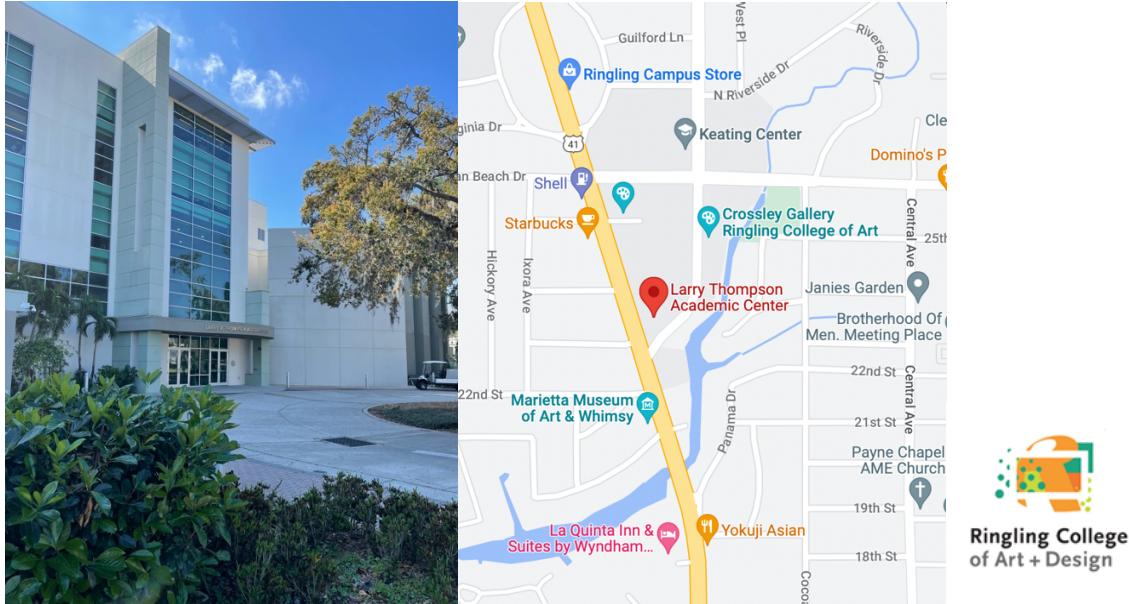

Directions to Ringling College of Art and Design

Google Maps: Larry R. Thompson Academic Center

The Ringling College of Art and Design Campus is vast and covers over 48 acres. Our event, Florida Creativity Conference takes place all in one building, the Larry R. Thompson Academic Building. It is the only 5 story building on the South side of campus.

From Sarasota Bradenton International Airport (North of RCAD Campus)

- Exit the Airport onto University Parkway heading West.
- Use the left 2 lanes to turn left onto N Tamiami Trail and travel for roughly 2 miles.
- Make a left onto Dr. Martin Luther King Jr. Way.
- At first light (Bradenton Road) make a right.
- Travel slowly around the bend and follow the signs to parking on the right.

From Downtown Sarasota (South of RCAD Campus)

- Head North onto N Tamiami Trail.
- Stay in the right lane and follow the traffic circles and continue on N Tamiami Trail.
- When you see a pink colorful building on the left with art outside you are very close.
- Turn right onto Bradenton Road.
- Travel slowly around the bend and follow signs to parking on the left.

From 301 (East from RCAD Campus)

- Depending on the direction you are coming, East, North or South – you will want to travel West on Dr. Martin Luther King Jr. Way.
- Once you get to the Ringling Campus, make a left on Bradenton Road.
- Travel slowly around the bend and follow the signs to parking on the right.