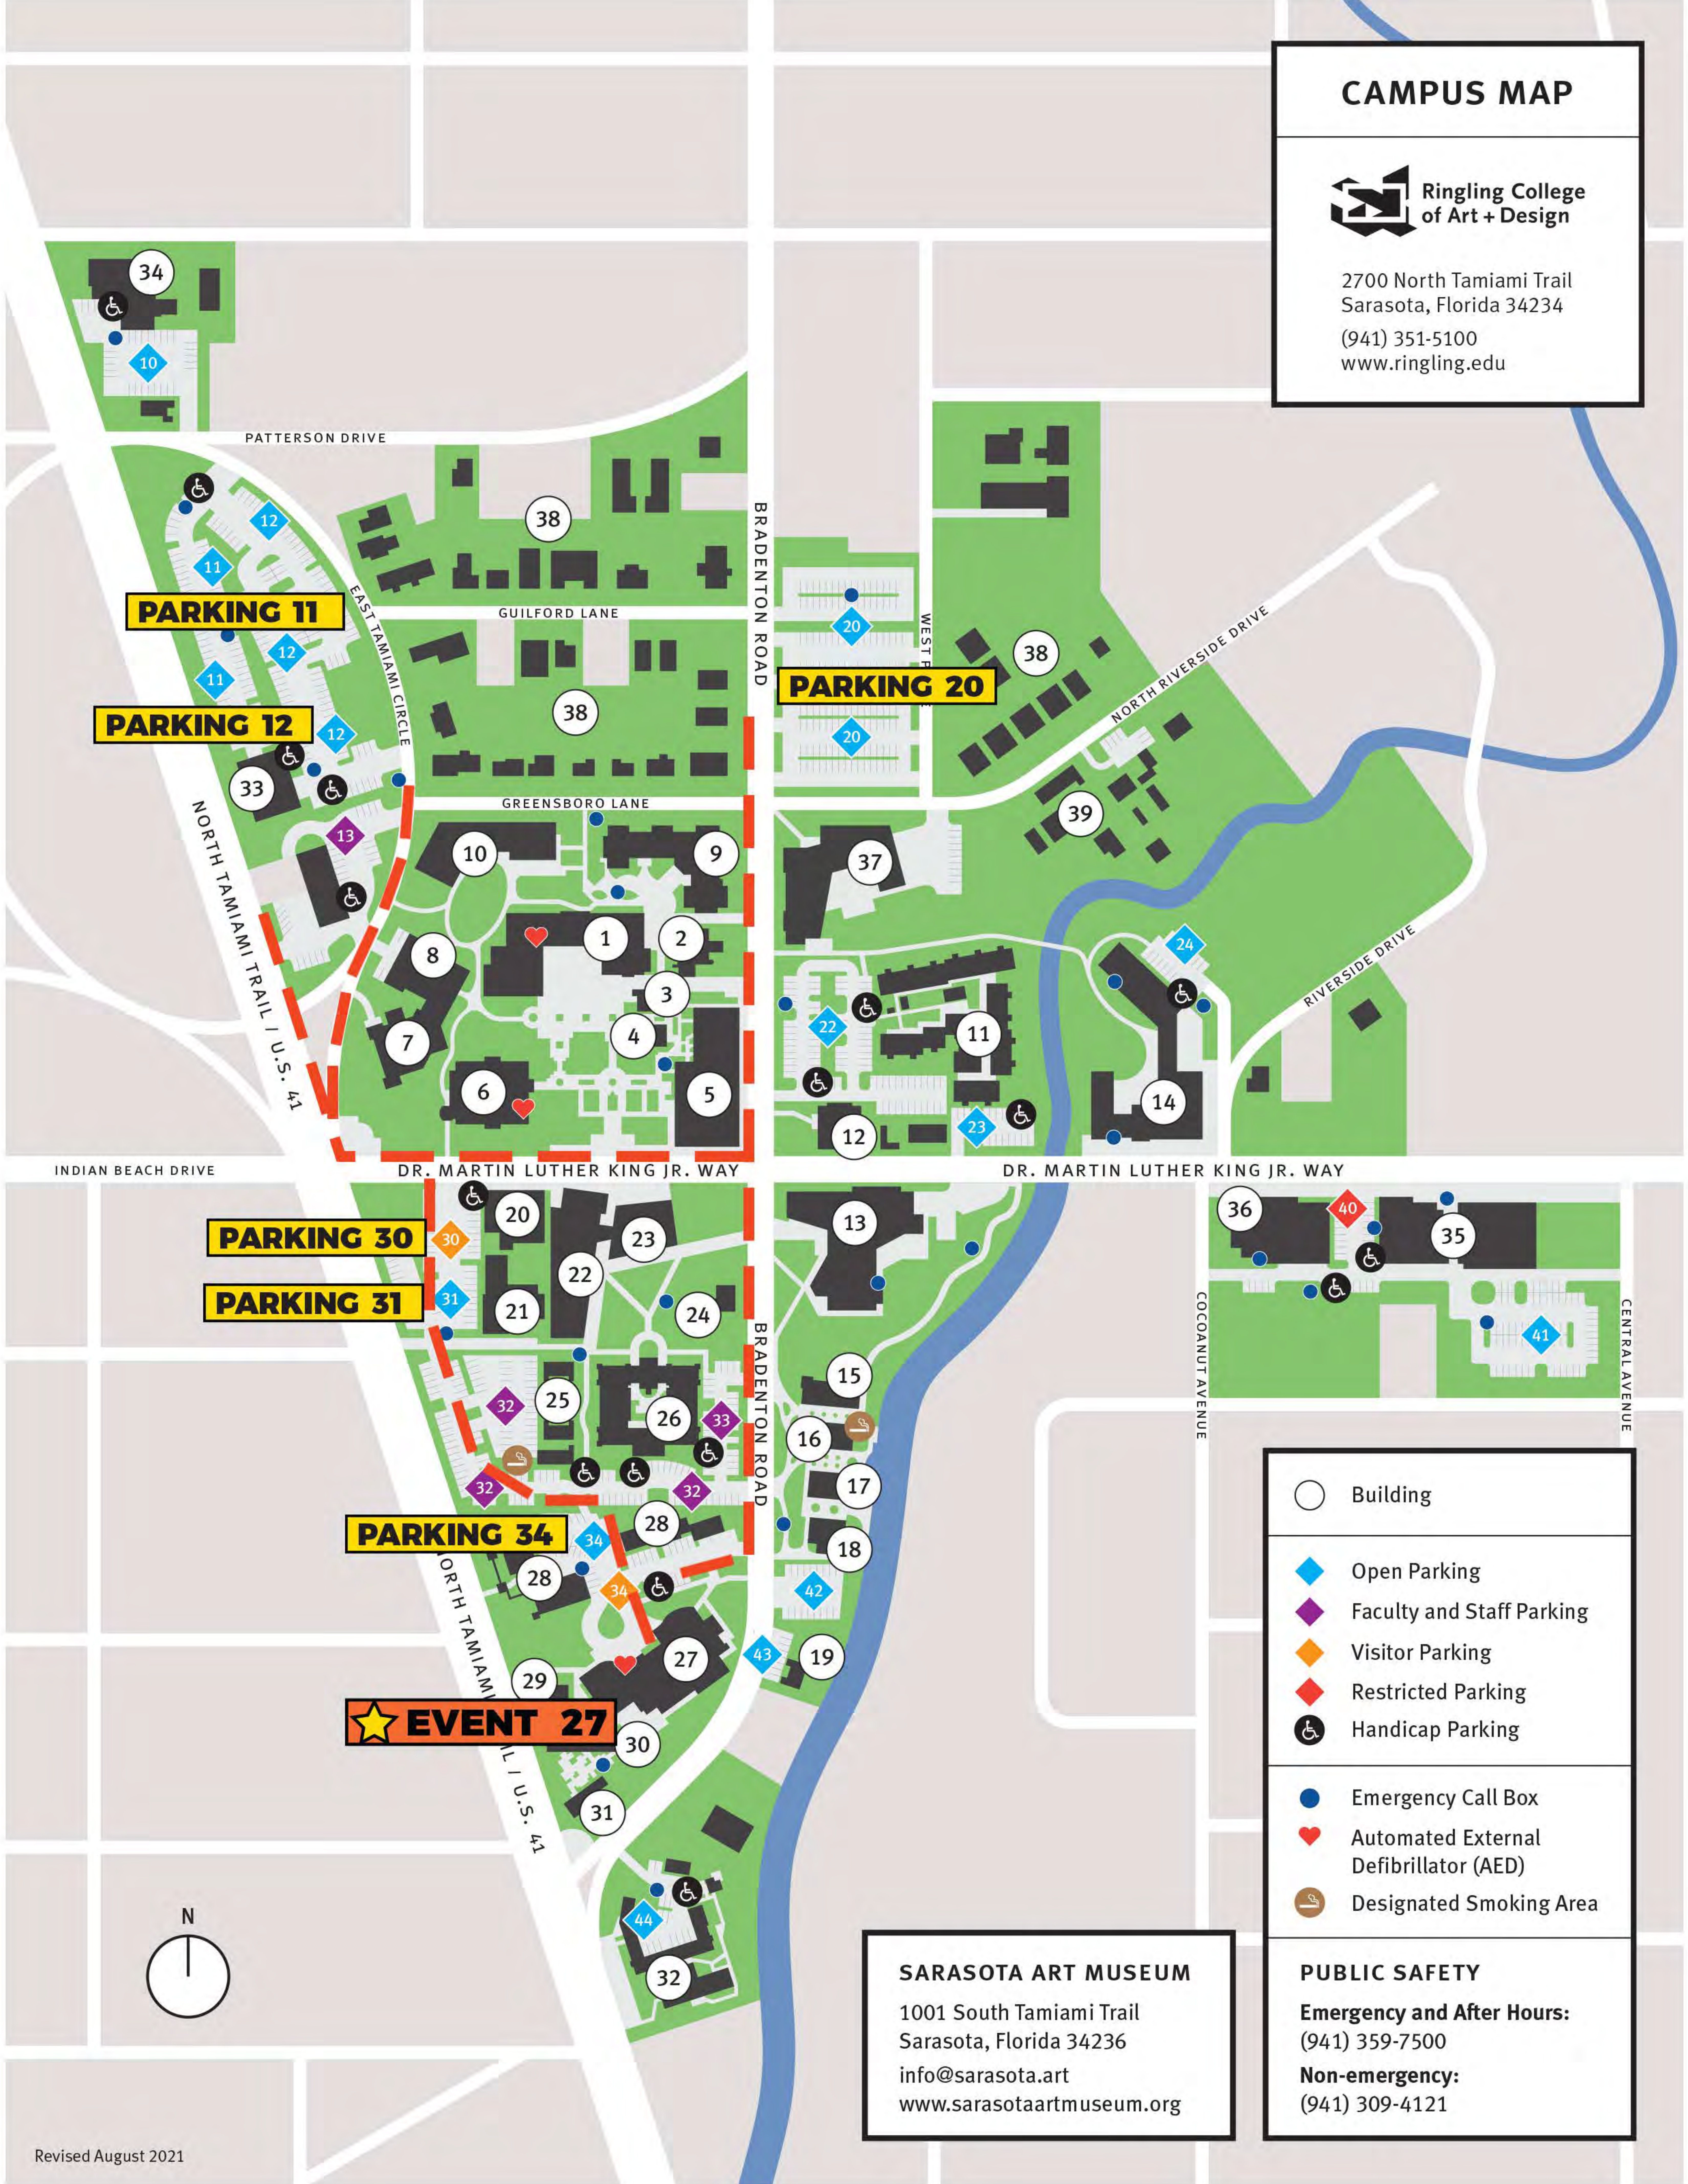

CAMPUS MAP

2700 North Tamiami Trail
Sarasota, Florida 34234
(941) 351-5100
www.ringling.edu

- Building
- Open Parking
- Faculty and Staff Parking
- Visitor Parking
- Restricted Parking
- Handicap Parking
- Emergency Call Box
- Automated External Defibrillator (AED)
- Designated Smoking Area

PUBLIC SAFETY
Emergency and After Hours:
 (941) 359-7500
Non-emergency:
 (941) 309-4121

SARASOTA ART MUSEUM
 1001 South Tamiami Trail
 Sarasota, Florida 34236
 info@sarasota.art
 www.sarasotaartmuseum.org

BUILDINGS

- 1 Ulla Searing Student Center
- 2 Deborah M. Cooley Photography Center
- 3 Idelson Studio
- 4 Ferguson Studio
- 5 Keating Center
- 6 Verman Kimbrough Building
- 7 Ann and Alfred Goldstein Center
- 8 Hammond Commons
- 9 Ann and Alfred Goldstein Hall
- 10 Greensboro Hall
- 11 Bayou Village Complex
- 12 Student Health Center
- 13 Alfred R. Goldstein Library
- 14 Bridge Apartments
- 15 Judy Hughes Studio
- 16 Trustees Studio
- 17 Raynore E. Pope and Thomas J. Savage Studio
- 18 Savidge-Bowers Studio
- 19 Family Housing
- 20 Ethel and Stanley Glen Fine Arts
- 21 Sculpture Studio
- 22 Richard and Barbara Basch
- 23 Visual Arts Center
- 24 Liberal Arts Faculty Offices
- 25 Goldstein Studio Village
- 26 Arland and Sally Christ-Janer Center
- 27 Larry R. Thompson Academic Center
- 28 Roy and Susan Palmer Quadrangle
- 29 Roskamp Center I
- 30 Roskamp Center II and IV
- 31 Roskamp Center III
- 32 The Cove
- 33 Ringling College Art Supply/Business Affairs
- 34 Savage Studios North
- 35 Soundstages A and B
- 36 Post-Production Facility
- 37 Cunniffe Commons
To be completed Spring 2023
- 38 Near Campus Housing
- 39 Facilities